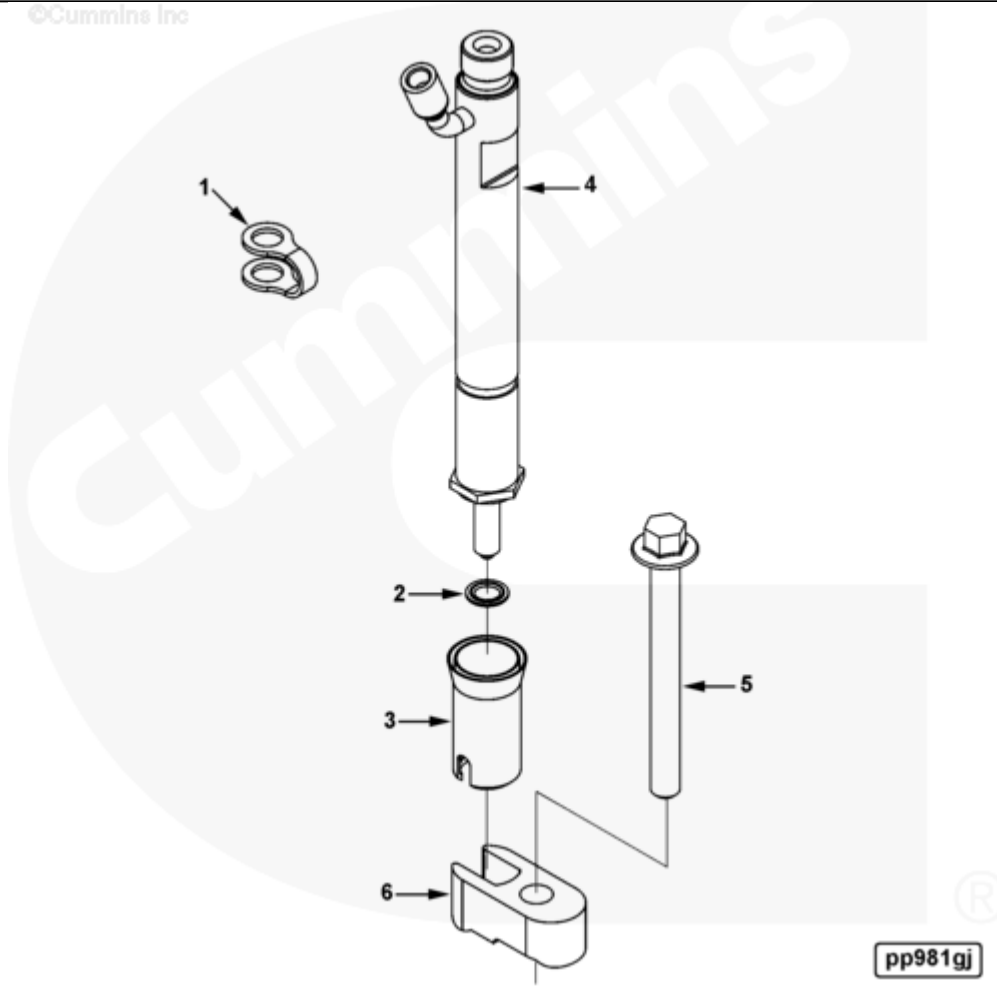

Parts Catalog - Option Detail

Electronic Parts Catalog - Option Detail				
Option	Group	Graphic	Film Card	Date
PP1282	06.01	pp981gj	Z	15-JAN-96
Engines	6C8.3, C GAS PLUS CM556, G8.3, G8.3 CM558, GTA8.3 CM558, ISC CM2150, ISC CM554, ISC CM850, ISC8.3 CM2250, ISC8.3 G CM2180 C101, ISL CM2150, ISL CM554, ISL CM850, ISL G CM2180, ISL8.9 CM2150 L110, ISL8.9 CM2880 L112, ISL9 CM2150 SN, ISL9 CM2250, ISL9 CM2350 L101, ISL9 CM2350 L111, ISLE4 CM850, L GAS PLUS CM556, L8.9, L8.9 L121, L8.9G CMOH2.0 L125B, L9 CM2350 L116B, L9 CM2350 L119B, L9 CM2350 L120C, L9 CM2350 L123B, L9.3 L105, L9.5 L117, L9N CM2380 L124B, QSC8.3 CM2250, QSC8.3 CM2880 C102, QSC8.3 CM554, QSC8.3 CM850(CM2850), QSL9 CM2250, QSL9 CM2250 L115, QSL9 CM2350 L102, QSL9 CM2350 L107, QSL9 CM2350 L118, QSL9 CM2350 L122, QSL9 CM554, QSL9 CM850(CM2850), QSL9 G CM558, QSL9 M CM2250 L106, QSL9.3 CM2880 L113			

SMALL | MEDIUM | LARGE

Cart	Ref No	Part Number	Part Description	Required	Remarks
View My Cart					
		PP1282	Fuel Injector		CPL1282

<input type="checkbox"/>		3802381	Injector Kit	6	
	1	3903380	Banjo Connector Seal	1	6.2mm
<input type="checkbox"/>	2	3906659	Injector Seal	1	For 7mm Head
<input type="checkbox"/>	3	3909886	Injector Seal	1	
	4	3921835	Injector	1	Bosch
<input type="checkbox"/>	5	3902112	Hexagon Flange Head Cap Screw	6	M8 x 1.25 x 80
<input type="checkbox"/>	6	3910279	Injector Clamp	6	